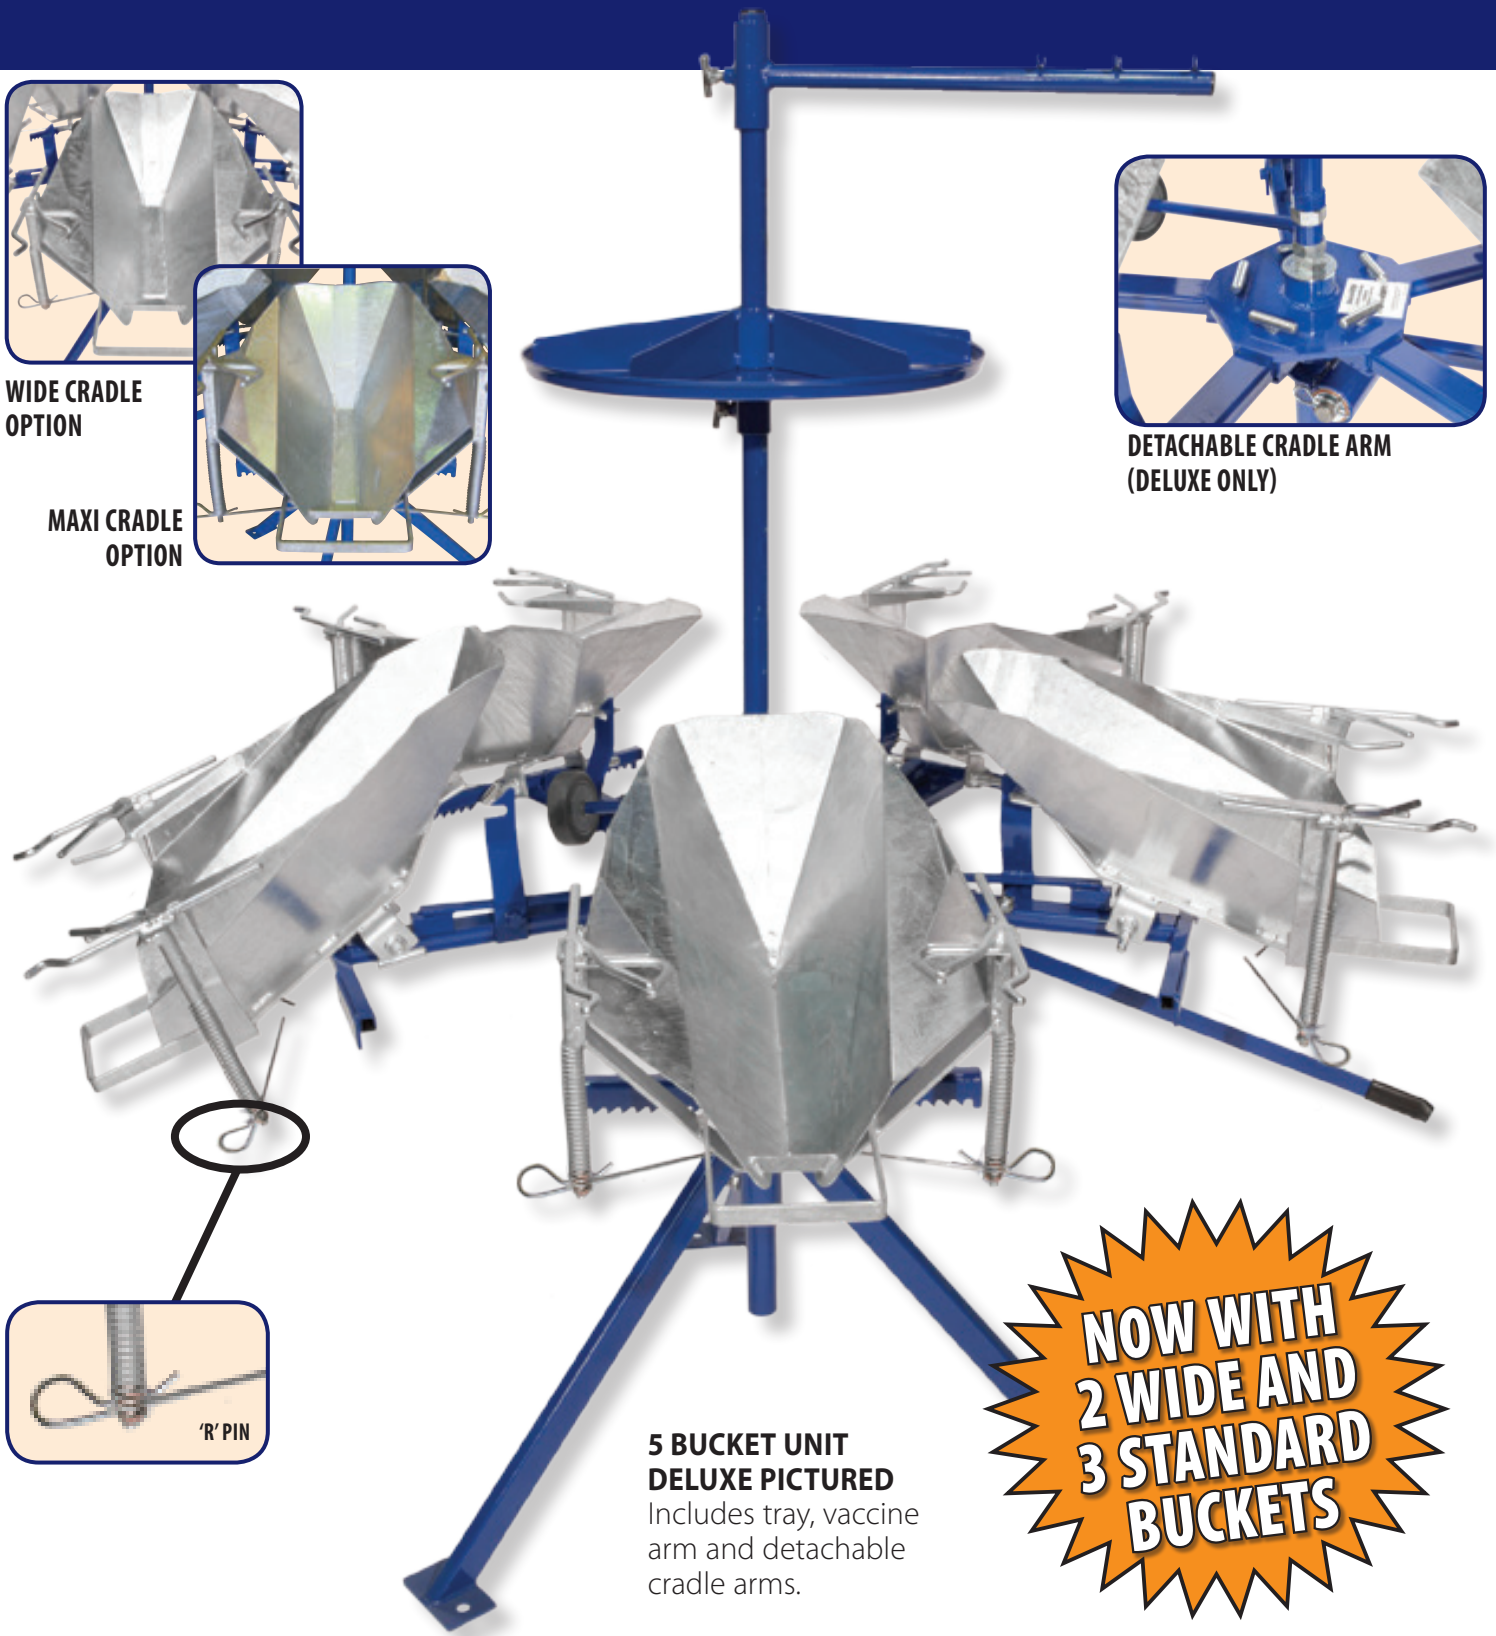

**WIDE CRADLE
OPTION**

**MAXI CRADLE
OPTION**

**DETACHABLE CRADLE ARM
(DELUXE ONLY)**

**5 BUCKET UNIT
DELUXE PICTURED**
Includes tray, vaccine
arm and detachable
cradle arms.

**NOW WITH
2 WIDE AND
3 STANDARD
BUCKETS**

'R' PIN

BENEFITS & FEATURES:

- Automatic release of lambs
- Easy loading
- Wide cradle option for large lambs - 2" wider
- Maxi Cradle Option - 2" wider & 2" deeper
- Detachable arms allow for easy transport (Deluxe only)
- Labour saving - people + time
- Less damage to joints
- Lambs held calmly

Quicktrip