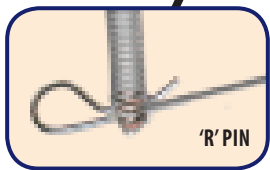

**WIDE CRADLE
OPTION**

**MAXI CRADLE
OPTION**

**DETACHABLE CRADLE ARM
(DELUXE ONLY)**

**5 BUCKET UNIT
DELUXE PICTURED**
Includes tray, vaccine
arm and detachable
cradle arms.

**NOW WITH
2 WIDE AND
3 STANDARD
BUCKETS**

'R' PIN

BENEFITS & FEATURES:

- Automatic release of lambs
- Easy loading
- Wide cradle option for large lambs - 2" wider
- Maxi Cradle Option - 2" wider & 2" deeper
- Detachable arms allow for easy transport (Deluxe only)
- Labour saving - people + time
- Less damage to joints
- Lambs held calmly