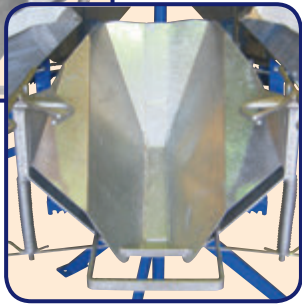

**WIDE CRADLE
OPTION**

**MAXI CRADLE
OPTION**

**DETACHABLE CRADLE ARM
(DELUXE ONLY)**

**5 BUCKET UNIT
DELUXE PICTURED**
Includes tray, vaccine
arm and detachable
cradle arms.

**NOW WITH
2 WIDE AND
3 STANDARD
BUCKETS**

'R' PIN

BENEFITS & FEATURES:

- Automatic release of lambs
- Easy loading
- Wide cradle option for large lambs - 2" wider
- Maxi Cradle Option - 2" wider & 2" deeper
- Detachable arms allow for easy transport (Deluxe only)
- Labour saving - people + time
- Less damage to joints
- Lambs held calmly