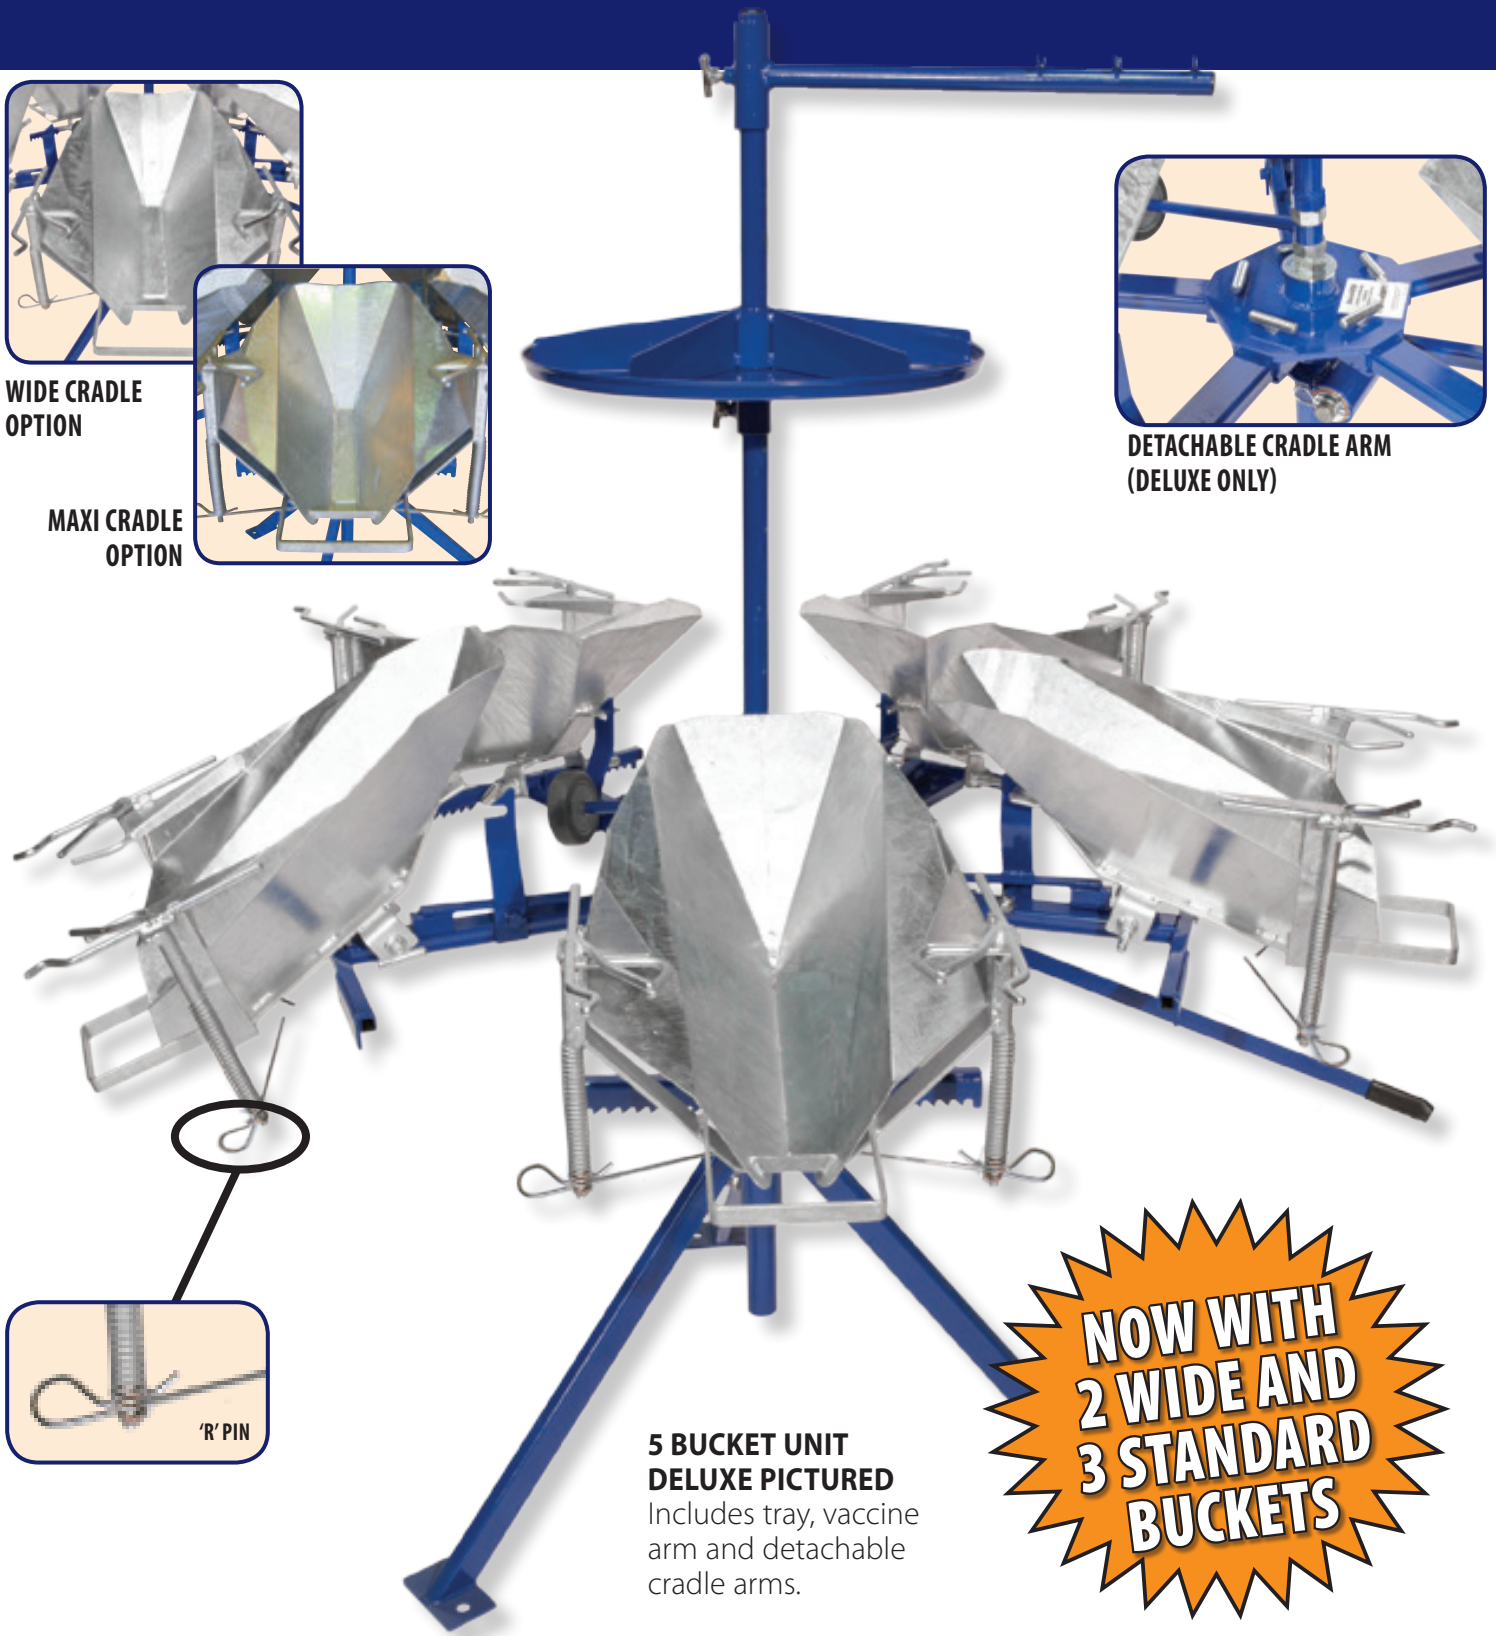

**MAXI CRADLE
OPTION**

**DETACHABLE CRADLE ARM
(DELUXE ONLY)**

'R' PIN

**5 BUCKET UNIT
DELUXE PICTURED**
Includes tray, vaccine
arm and detachable
cradle arms.

**NOW WITH
2 WIDE AND
3 STANDARD
BUCKETS**

BENEFITS & FEATURES:

- Automatic release of lambs
- Easy loading
- Wide cradle option for large lambs - 2" wider
- Maxi Cradle Option - 2" wider & 2" deeper
- Detachable arms allow for easy transport (Deluxe only)
- Labour saving - people + time
- Less damage to joints
- Lambs held calmly

Quicktrip

QUICKTRIP LAMB CRADLE PRICE LIST

FIVE BUCKET UNITS

QLCS	Standard Cradle Assembly (3 Standard and 2 Wide Buckets)	\$2315
QLCD	Deluxe Cradle Assembly (3 Standard and 2 Wide Buckets) Includes: Detachable Arm Option, Centre Post, Accessory Arm and Tool Tray	\$2690
QLCLE	Cost per Wide Bucket (When substituting a Wide Bucket for Standard Bucket at initial purchase)	\$45
QLCLEM	Cost per Maxi Bucket (When substituting a Maxi Bucket for Standard Bucket at initial purchase)	\$70
LCC	Counter Kit	\$190
QLCDA	Deluxe Accessories (Centre Post, Accessory Arm and Tool Tray can be ordered with QLCS)	\$240

SINGLE BUCKET - (Bucket Only)

QLCC1	Standard Width (16" Ctr to Ctr Leg Pins)	\$320
QLCC2	Wide Type (18" Ctr to Ctr Leg Pins)	\$365
QLCC5	High / Wide Bucket (Maxi Bucket)	\$420

SINGLE BUCKET ON ARM

QLCC3	Standard Width (16" Ctr to Ctr Leg Pins)	\$410
QLCC4	Wide Type (18" Ctr to Ctr Leg Pins)	\$455
QLCC6	High /Wide Bucket (Maxi Bucket)	\$510