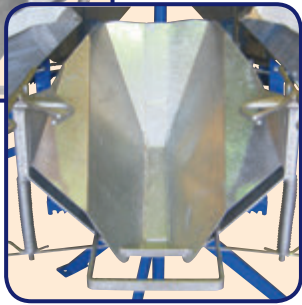

**MAXI CRADLE
OPTION**

**DETACHABLE CRADLE ARM
(DELUXE ONLY)**

'R' PIN

**5 BUCKET UNIT
DELUXE PICTURED**
Includes tray, vaccine
arm and detachable
cradle arms.

**NOW WITH
2 WIDE AND
3 STANDARD
BUCKETS**

BENEFITS & FEATURES:

Quicktrip

QUICKTRIP LAMB CRADLE PRICE LIST

FIVE BUCKET UNITS

QLCS	Standard Cradle Assembly (3 Standard and 2 Wide Buckets)	\$2315
QLCD	Deluxe Cradle Assembly (3 Standard and 2 Wide Buckets) Includes: Detachable Arm Option, Centre Post, Accessory Arm and Tool Tray	\$2690
QLCLE	Cost per Wide Bucket (When substituting a Wide Bucket for Standard Bucket at initial purchase)	\$45
QLCLEM	Cost per Maxi Bucket (When substituting a Maxi Bucket for Standard Bucket at initial purchase)	\$70
LCC	Counter Kit	\$190
QLCDA	Deluxe Accessories (Centre Post, Accessory Arm and Tool Tray can be ordered with QLCS)	\$240

Note: All above units now include wide buckets.

QUICKTRIP LAMB CRADLE SPARE PARTS PRICE LIST

Item	Code	Price RRP Excl GST
Bearing Lower(1)	LCBRG30205	\$22
Bearing Upper(1) & Handle(2)	LCBRG6205	\$16
Catch Mechanism	LCCM	\$36
Centre Shaft (No Bearings)	LCCS	\$235
6mm Cone Point Grub Screw (1999 & Earlier Cradle Ass)	LCCS	\$1
Handle Spring	LCHS	\$16
Leg Pin – Left incl. Nuts (Late 1990's to June 2012)	LCLPL	\$25
Leg Pin – Right incl. Nuts (Late 1990's to June 2012)	LCLPR	\$25
Leg Pin – Left – Takes 'R' Pin Wire (June 2012 on)	LCLPLR	\$25
Leg Pin – Right – Takes 'R' Pin Wire (June 2012 on)	LCLPRR	\$25