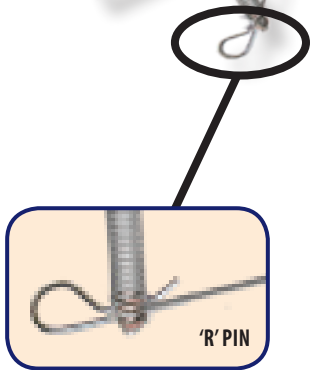

**MAXI CRADLE
OPTION**

**DETACHABLE CRADLE ARM
(DELUXE ONLY)**

'R' PIN

**5 BUCKET UNIT
DELUXE PICTURED**
Includes tray, vaccine
arm and detachable
cradle arms.

**NOW WITH
2 WIDE AND
3 STANDARD
BUCKETS**

BENEFITS & FEATURES:

- Automatic release of lambs
- Easy loading
- Wide cradle option for large lambs - 2" wider
- Maxi Cradle Option - 2" wider & 2" deeper
- Detachable arms allow for easy transport (Deluxe only)
- Labour saving - people + time
- Less damage to joints
- Lambs held calmly

Quicktrip

QUICKTRIP LAMB CRADLE PRICE LIST

FIVE BUCKET UNITS

QLCS	Standard Cradle Assembly (3 Standard and 2 Wide Buckets)	\$2315
QLCD	Deluxe Cradle Assembly (3 Standard and 2 Wide Buckets) Includes: Detachable Arm Option, Centre Post, Accessory Arm and Tool Tray	\$2690
QLCLE	Cost per Wide Bucket (When substituting a Wide Bucket for Standard Bucket at initial purchase)	\$45
QLCLEM	Cost per Maxi Bucket (When substituting a Maxi Bucket for Standard Bucket at initial purchase)	\$70
LCC	Counter Kit	\$190
QLCDA	Deluxe Accessories (Centre Post, Accessory Arm and Tool Tray can be ordered with QLCS)	\$240

Note: All above units now include wide buckets.

QUICKTRIP LAMB CRADLE SPARE PARTS PRICE LIST

Item	Code	Price RRP Excl GST
Bearing Lower(1)	LCBRG30205	\$22
Bearing Upper(1) & Handle(2)	LCBRG6205	\$16
Catch Mechanism	LCCM	\$36
Centre Shaft (No Bearings)	LCCS	\$235
6mm Cone Point Grub Screw (1999 & Earlier Cradle Ass)	LCCS	\$1
Handle Spring	LCHS	\$16
Leg Pin – Left incl. Nuts (Late 1990's to June 2012)	LCLPL	\$25
Leg Pin – Right incl. Nuts (Late 1990's to June 2012)	LCLPR	\$25
Leg Pin – Left – Takes 'R' Pin Wire (June 2012 on)	LCLPLR	\$25
Leg Pin – Right – Takes 'R' Pin Wire (June 2012 on)	LCLPRR	\$25